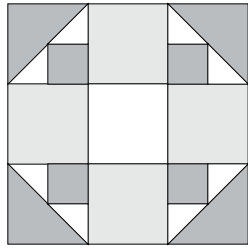

moda

Sampler Block Shuffle

6" x 6" finished

Cutting

Print 1

4-2½" squares

4-1½" squares

Print 2

4-2½" squares

Background

1-2½" square

4-1⅞" squares cut in half on the diagonal

23

Color Options

Betsy Chutchian

To learn more, visit: betsysbestquiltsondmore.blogspot.com

4-2½" squares

4-1½" squares

Print 2

4-2½" squares

Background

1-2½" square

4-1⅞" squares cut in half on the diagonal

23