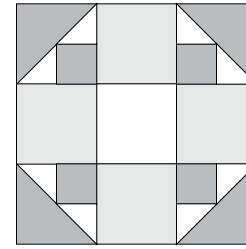

Sampler Block Shuffle

6" x 6" finished

Cutting

Print 1

4-2½" squares

4-1½" squares

Print 2

4-2½" squares

Background

1-2½" square

4-1⅞" squares cut in half on the diagonal