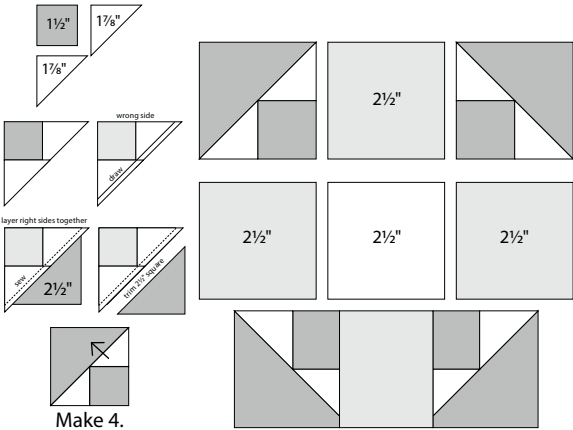

moda

Sampler Block Shuffle

6" x 6" finished

Cutting

Print 1

4-2½" squares

4-1½" squares

Print 2

4-2½" squares

Background

1-2½" square

4-1⅞" squares cut in half on the diagonal

23

Color Options

Betsy Chutchian

To learn more, visit: betsysbestquiltsondmore.blogspot.com

4-2½" squares

4-1½" squares

Print 2

4-2½" squares

Background

1-2½" square

4-1⅞" squares cut in half on the diagonal

23